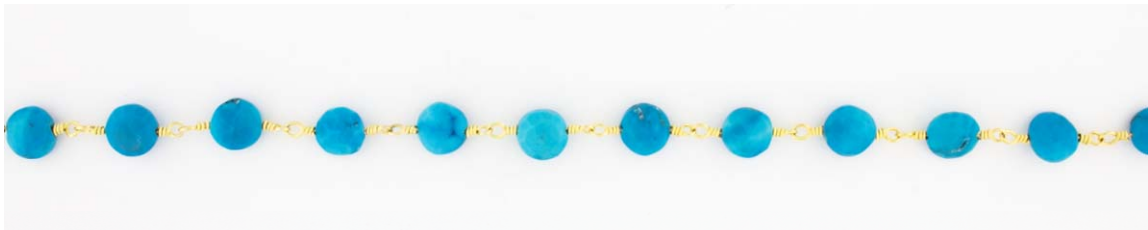

Rainbow Moonstone Faceted Rectangles

Rainbow Moonstone Oval 8.5mm/10.5mm

Rose Quartz 5mm

Round Pearl 4mm plus Clover

Round Pearl 5mm plus Clover

Ruby - Mixed Shades - 4mm Rondel

Ruby 4.5mm Rondel plus Clover

Ruby 4mm plus Clover

Rutila Quartz Stations plus Chain

Sapphire Pink and Green 5.5mm Rondel plus Clover

Sapphire Pink and Green Polished 6mm Rondel

Sky Blue Topaz 5.5mm Uneven Coin - Black Finish

Turquoise 7mm Coin

Turquoise 5.5mm Rondel

Turquoise Flat Pear Shape

Vesuvianite (green garet) Rectangles

*Goddess*

Viva Pearl